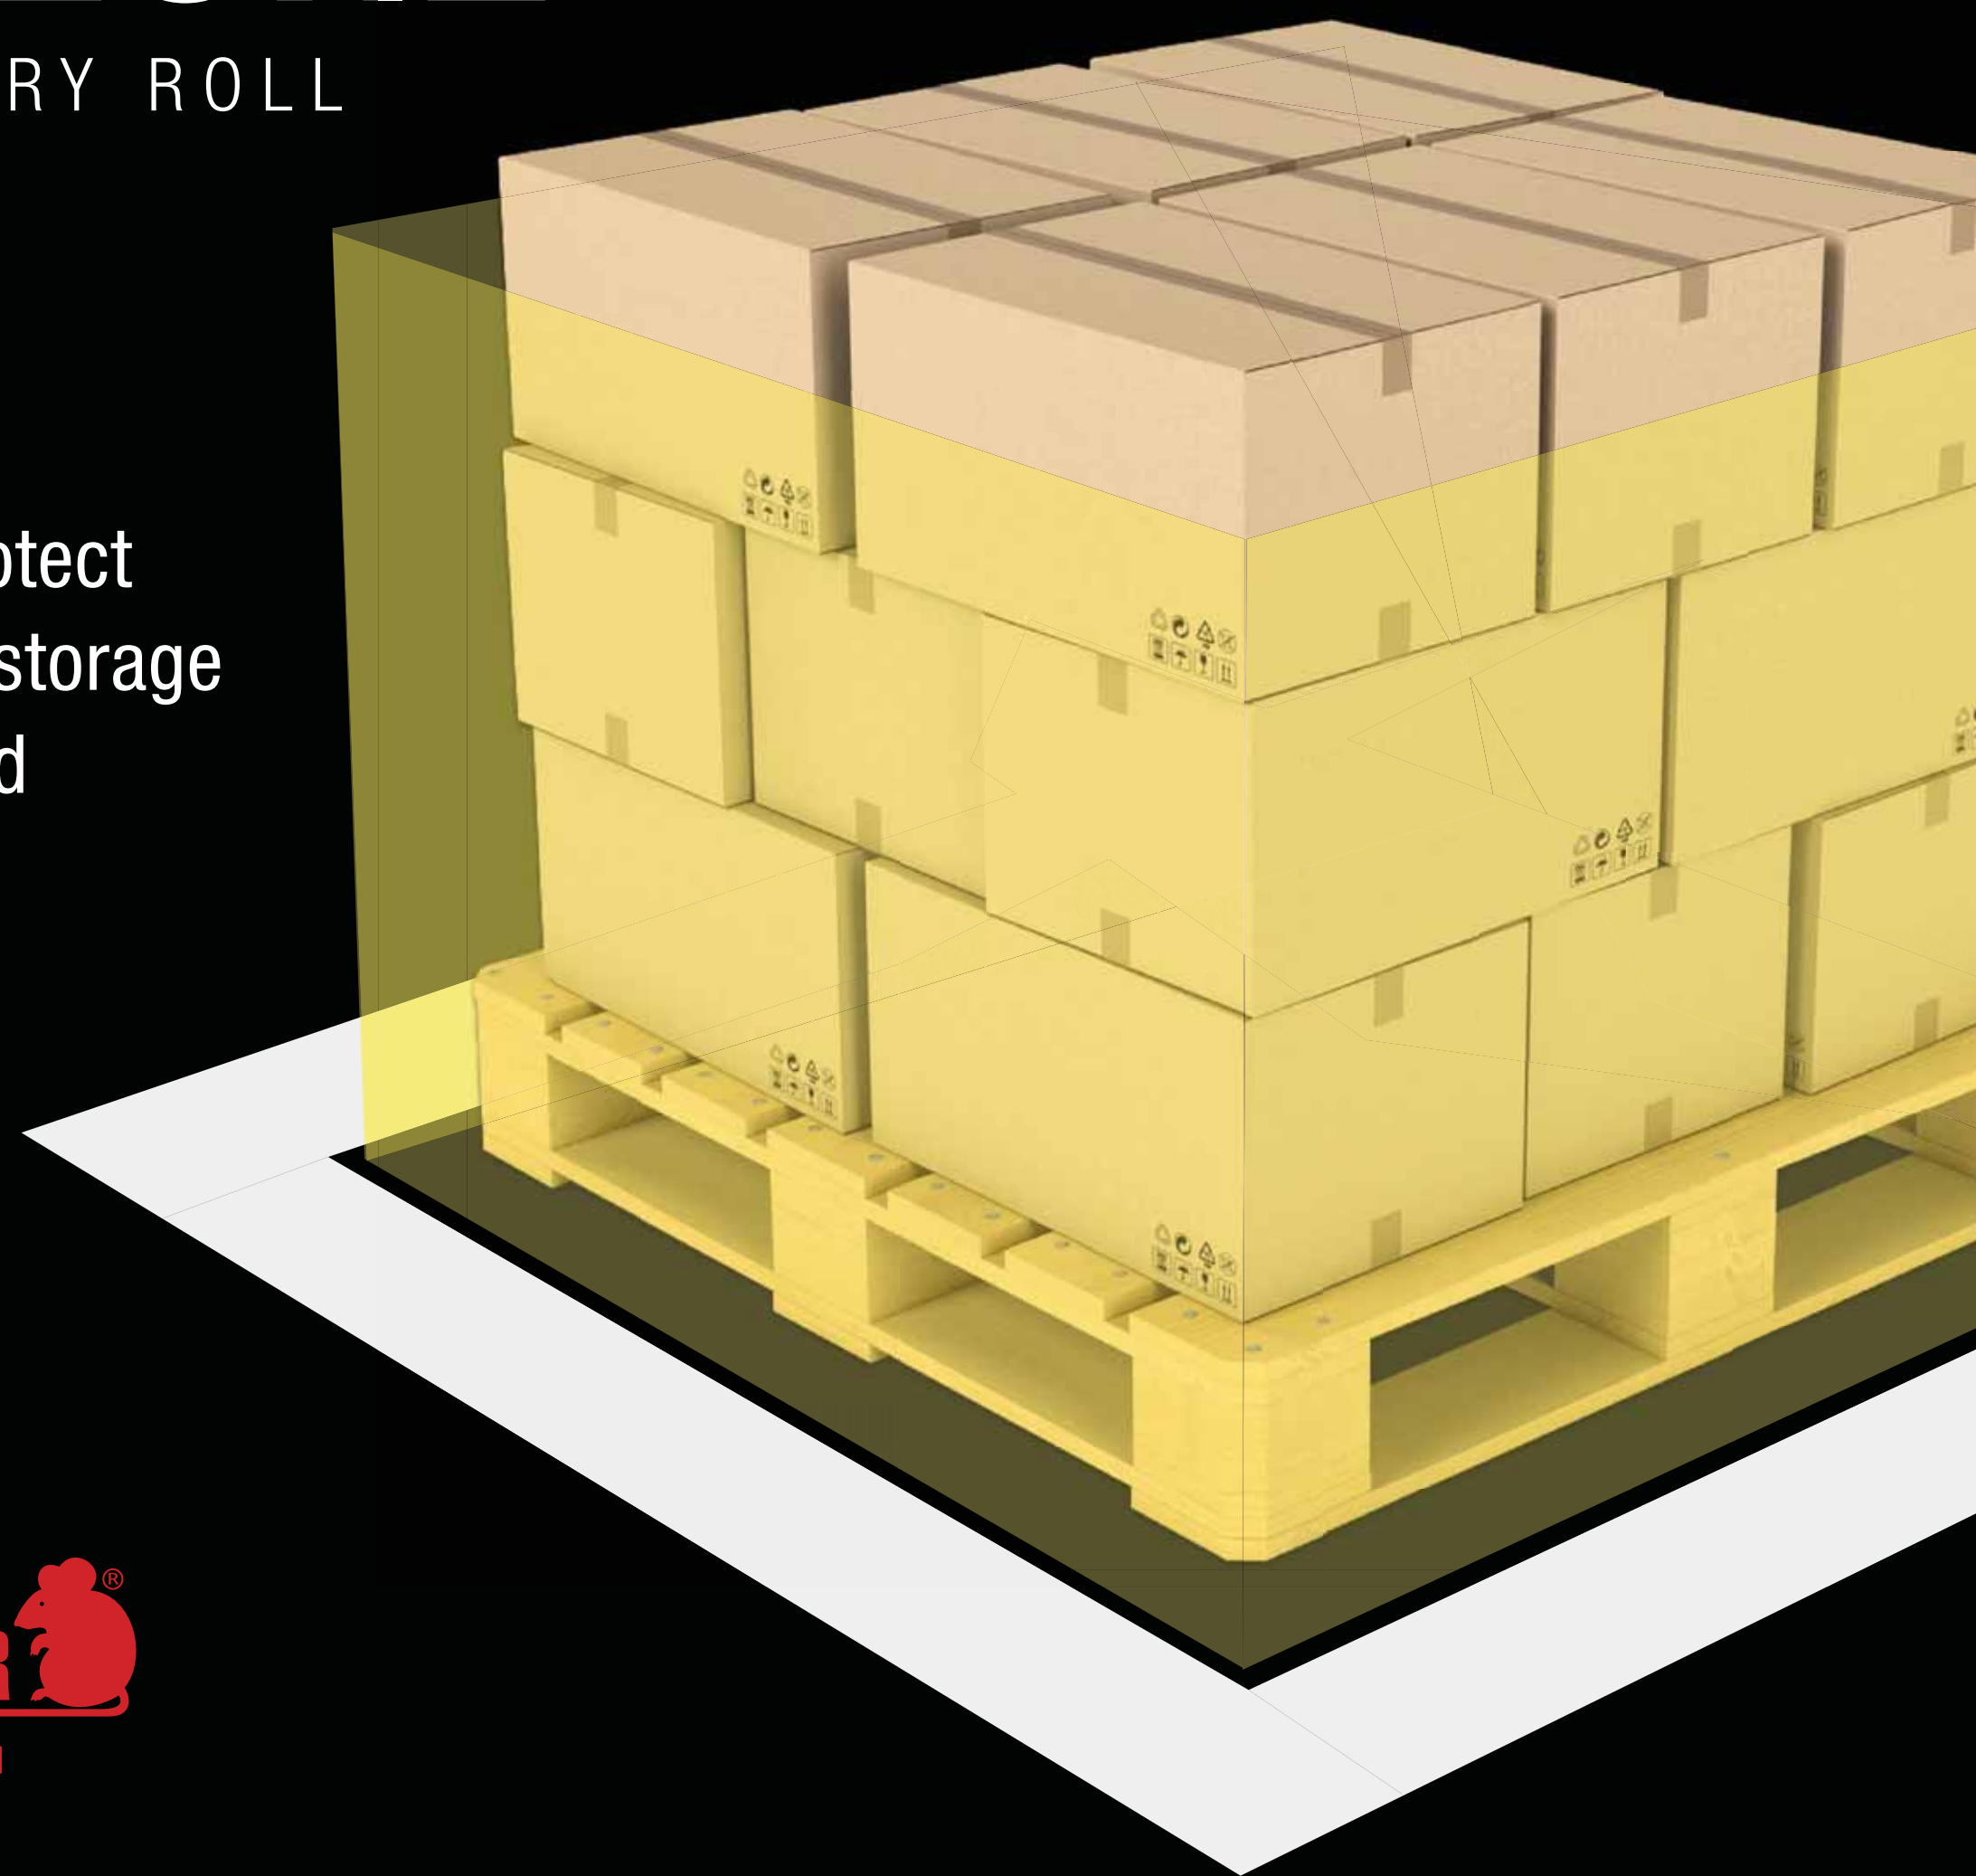

# THE RODENTS

ARE HERE

STARRING

**CATCH ZONE™**

PEST BOUNDARY ROLL

The quicker way to protect  
warehouses and food storage  
areas from rodents and  
crawling pests.

60' x 12" | #934

[www.catchmasterpro.com](http://www.catchmasterpro.com)