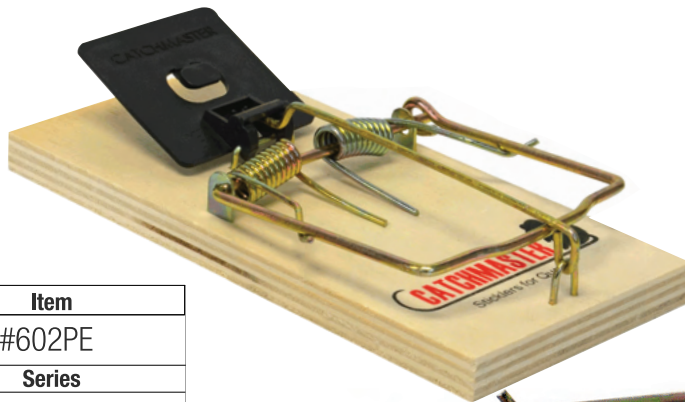

Classic Snap Traps

A new twist on a classic. These heavy duty snap traps feature expanded triggers that make baiting and setting a “snap”.

- Plywood base made from recycled material, it is resistant to cracking and less prone to warping, even in wet conditions.
- Corrosion resistant components prolonged longevity in the field.
- Expanded trigger field testing has shown expanded triggers to be 16% more effective than standard triggers (Mallis 1997).

Item
#602PE
Series
Mouse Size
Packed
72 Traps per Case
Trap Size
3.94 x 1.75"
Dimension when Set
3.94 x 0.875"

Item
#610PE
Series
Rat Size
Packed
12 Traps per Case
Trap Size
6.75 x 3.25"
Dimension when Set
6.75 x 1.75"