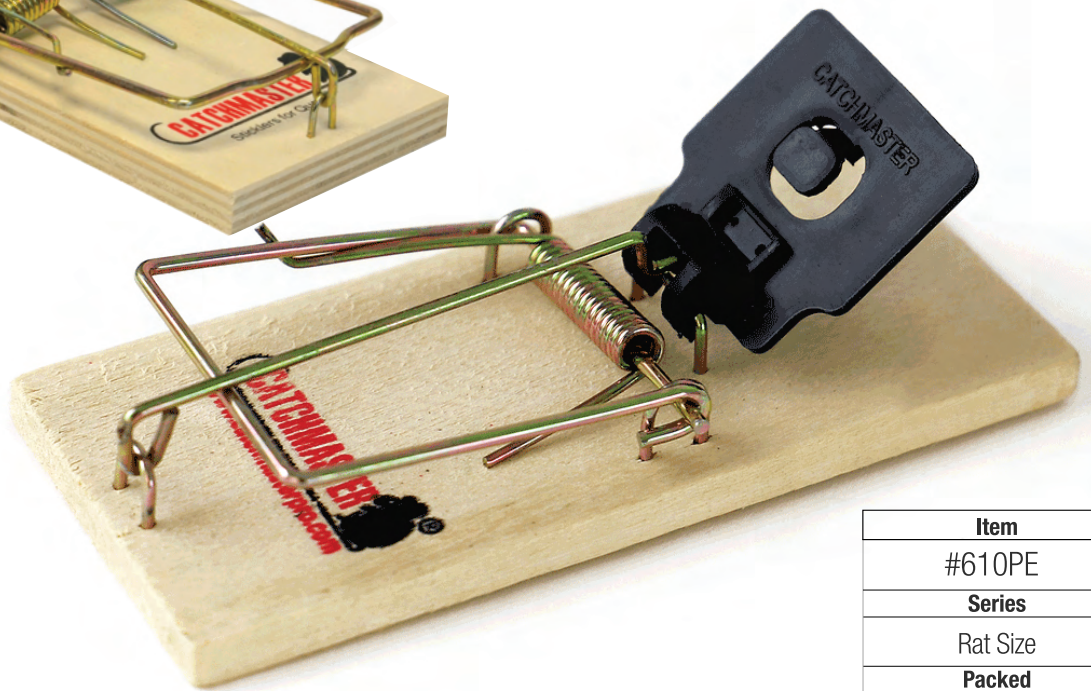

Classic Snap Traps

A new twist on a classic. These heavy duty snap traps feature expanded triggers that make baiting and setting a “snap”.

- Plywood base made from recycled material, it is resistant to cracking and less prone to warping, even in wet conditions.
- Corrosion resistant components prolonged longevity in the field.
- Expanded trigger field testing has shown expanded triggers to be 16% more effective than standard triggers (Mallis 1997).

Item
#602PE
Series
Mouse Size
Packed
72 Traps per Case
Trap Size
3.94 x 1.75"
Dimension when Set
3.94 x 0.875"

Item
#610PE
Series
Rat Size
Packed
12 Traps per Case
Trap Size
6.75 x 3.25"
Dimension when Set
6.75 x 1.75"